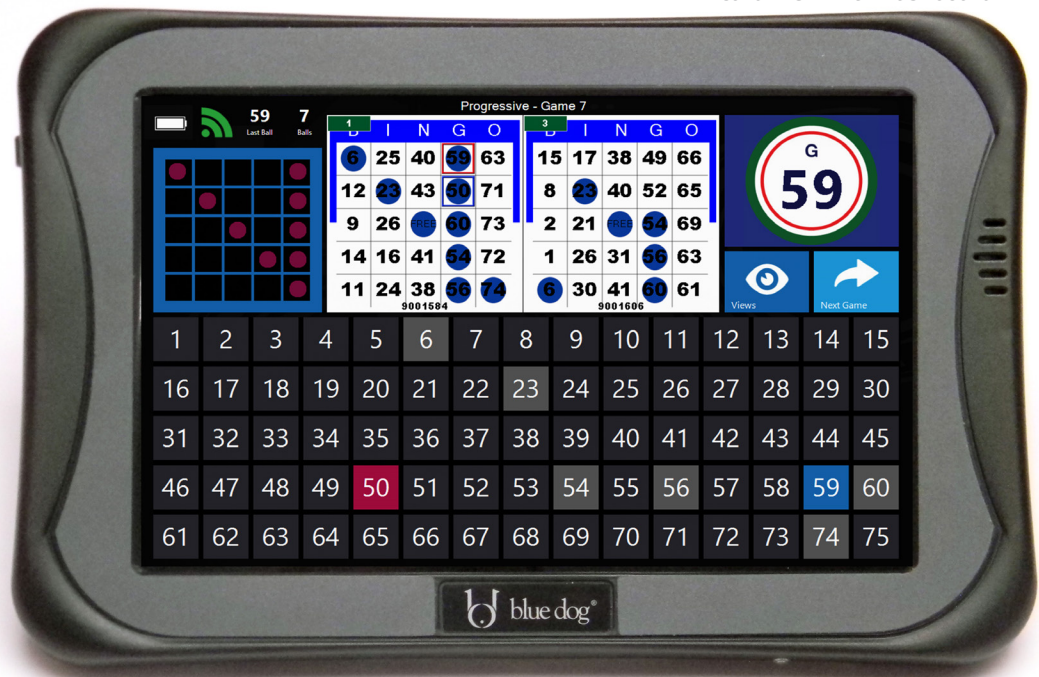

Blue Dog LD8

The Ultimate Bingo Companion!

9 card view.

**Fast and secure, state-of-art,
bingo player handheld;
new from Blue Dog.**

Blue Dog LD8

**The latest features are always available,
on the easiest to use handheld!**

2 card view with flashboard.

Integrated Kickstand

Indicator Light

12 Bay Charging Station

- High resolution 8" color screen.
- Fully portable yet durable lightweight design – weighs less than 2 pounds.
- Dual battery technology for up to 12 hours of portable play on a single charge.
- Client/Server configuration for secure reliable game play.
- Two-way 802.11 wireless technology at 2.4GHz-5GHz with encryption security.
- Industry standard Microsoft Windows 8.1 operating system.
- 12 bay charging stations.
- Play in English, Spanish, or French.
- Fast and secure winning card verification.

NEW Player features available on the LD8!

- Player customized features such as dauber shapes and colors.
- Playing options such as manual, full auto, or semi-auto daubing options.
- Multiple card view options – show 1, 2, 4 or 9 cards at one time.
- Utilizes our proprietary non-duplicating bingo card library.
- Optional live current ball camera display.